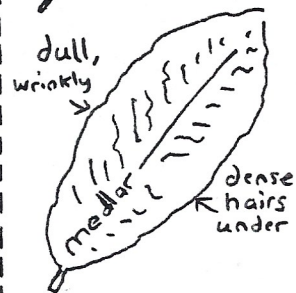

DECIDUOUS OVAL LEAVES

Alternate

heart-shaped

triangular

round

suckers have downy triangular leaves

woolly-white at first beneath

no point

narrower

orchard apples have bigger downier leaves

usually glands at top of stalk

small sharp teeth

boat-shaped

In opposite pairs

serrated

untoothed