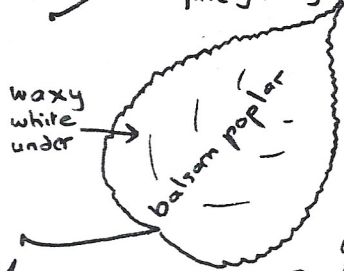

DECIDUOUS OVAL LEAVES

Alternate

heart-shaped

triangular

round

suckers have downy triangular leaves

woolly-white at first beneath

no point

narrower

orchard apples have bigger downier leaves

usually glands at top of stalk

small sharp teeth

boat-shaped

In opposite pairs

serrated

untoothed