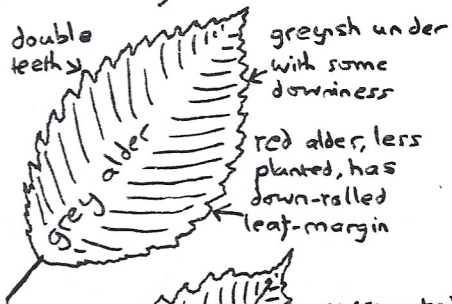

DECIDUOUS OVAL LEAVES

Alternate

heart-shaped

triangular

round

suckers have downy triangular leaves

woolly-white at first beneath

no point

narrower

orchard apples have bigger downier leaves

usually glands at top of stalk

small sharp teeth

boat-shaped

In opposite pairs

serrated

untoothed