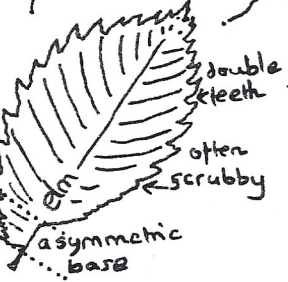

DECIDUOUS OVAL LEAVES

Alternate

heart-shaped

triangular

round

suckers have downy triangular leaves

woolly-white at first beneath

no point

narrower

orchard apples have bigger downier leaves

usually glands at top of stalk

small sharp teeth

boat-shaped

In opposite pairs

serrated

untoothed