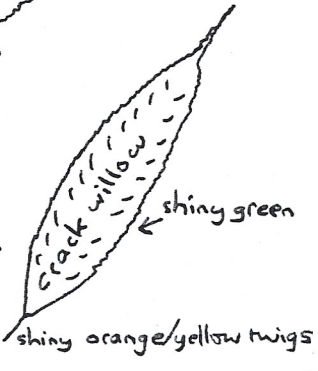

DECIDUOUS OVAL LEAVES

Alternate

heart-shaped

triangular

round

suckers have downy triangular leaves

woolly-white at first beneath

no point

narrower

orchard apples have bigger downier leaves

usually glands at top of stalk

small sharp teeth

boat-shaped

In opposite pairs

serrated

untoothed