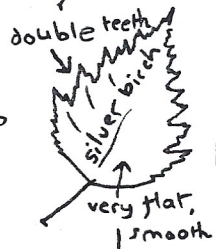

DECIDUOUS OVAL LEAVES

Alternate

heart-shaped

triangular

round

suckers have downy triangular leaves

woolly-white at first beneath

no point

narrower

orchard apples have bigger downier leaves

usually glands at top of stalk

small sharp teeth

boat-shaped

In opposite pairs

serrated

untoothed