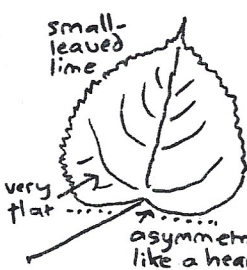

DECIDUOUS OVAL LEAVES

Alternate

heart-shaped

triangular

round

suckers have downy triangular leaves

woolly-white at first beneath

no point

narrower

orchard apples have bigger downier leaves

usually glands at top of stalk

small sharp teeth

boat-shaped

In opposite pairs

serrated

untoothed