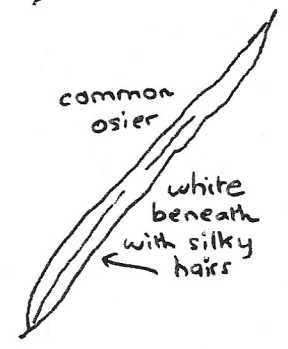

DECIDUOUS OVAL LEAVES

Alternate

heart-shaped

triangular

round

suckers have downy triangular leaves

woolly-white at first beneath

no point

narrower

orchard apples have bigger downier leaves

usually glands at top of stalk

small sharp teeth

boat-shaped

In opposite pairs

serrated

untoothed