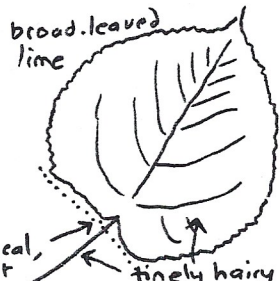

DECIDUOUS OVAL LEAVES

Alternate

heart-shaped

triangular

round

suckers have downy triangular leaves

woolly-white at first beneath

no point

narrower

orchard apples have bigger downier leaves

usually glands at top of stalk

small sharp teeth

boat-shaped

In opposite pairs

serrated

untoothed